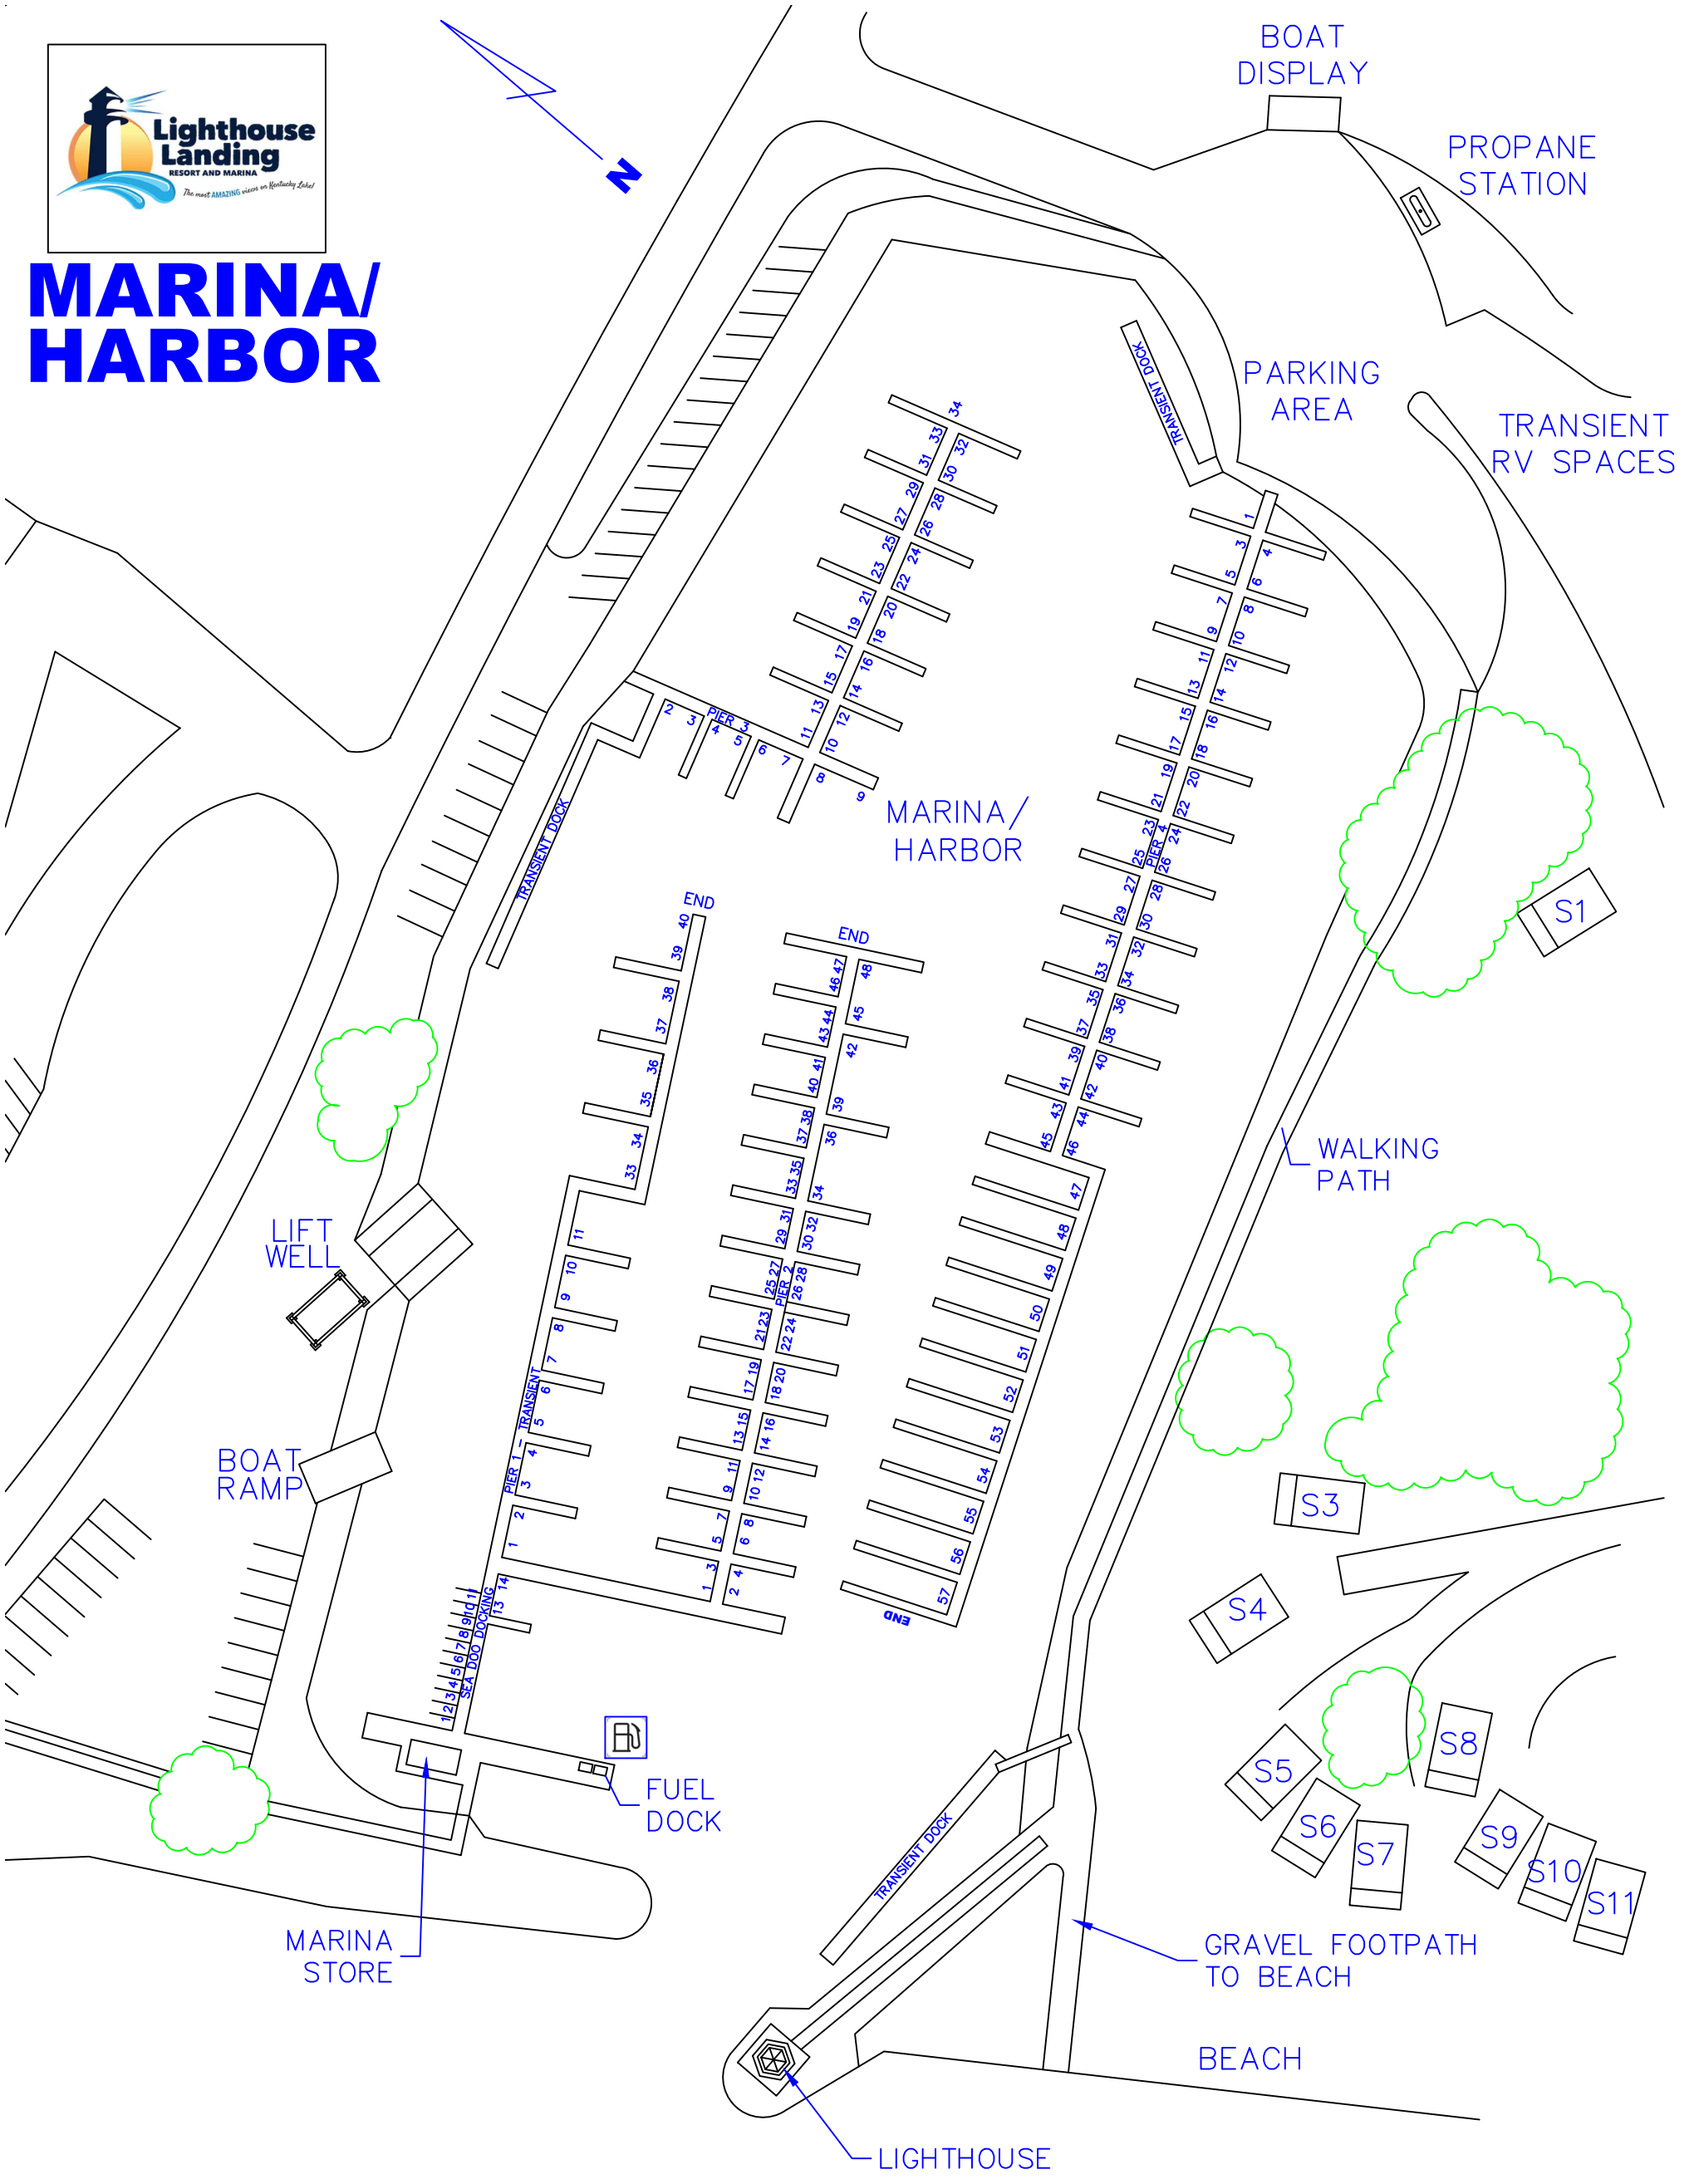

MARINA/ HARBOR

BOAT
DISPLAY

PROPANE
STATION

PARKING
AREA

TRANSIENT
RV SPACES

MARINA/
HARBOR

WALKING
PATH

LIFT
WELL

BOAT
RAMP

FUEL
DOCK

MARINA
STORE

LIGHTHOUSE

GRAVEL FOOTPATH
TO BEACH

BEACH

S3

S4

S5

S6

S7

S8

S9

S10

S11